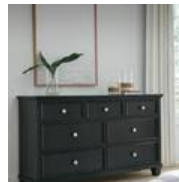

Lanolee Dresser

QTY: 1 L/W: 63 D: 17 H: 36

SALE
$550.00